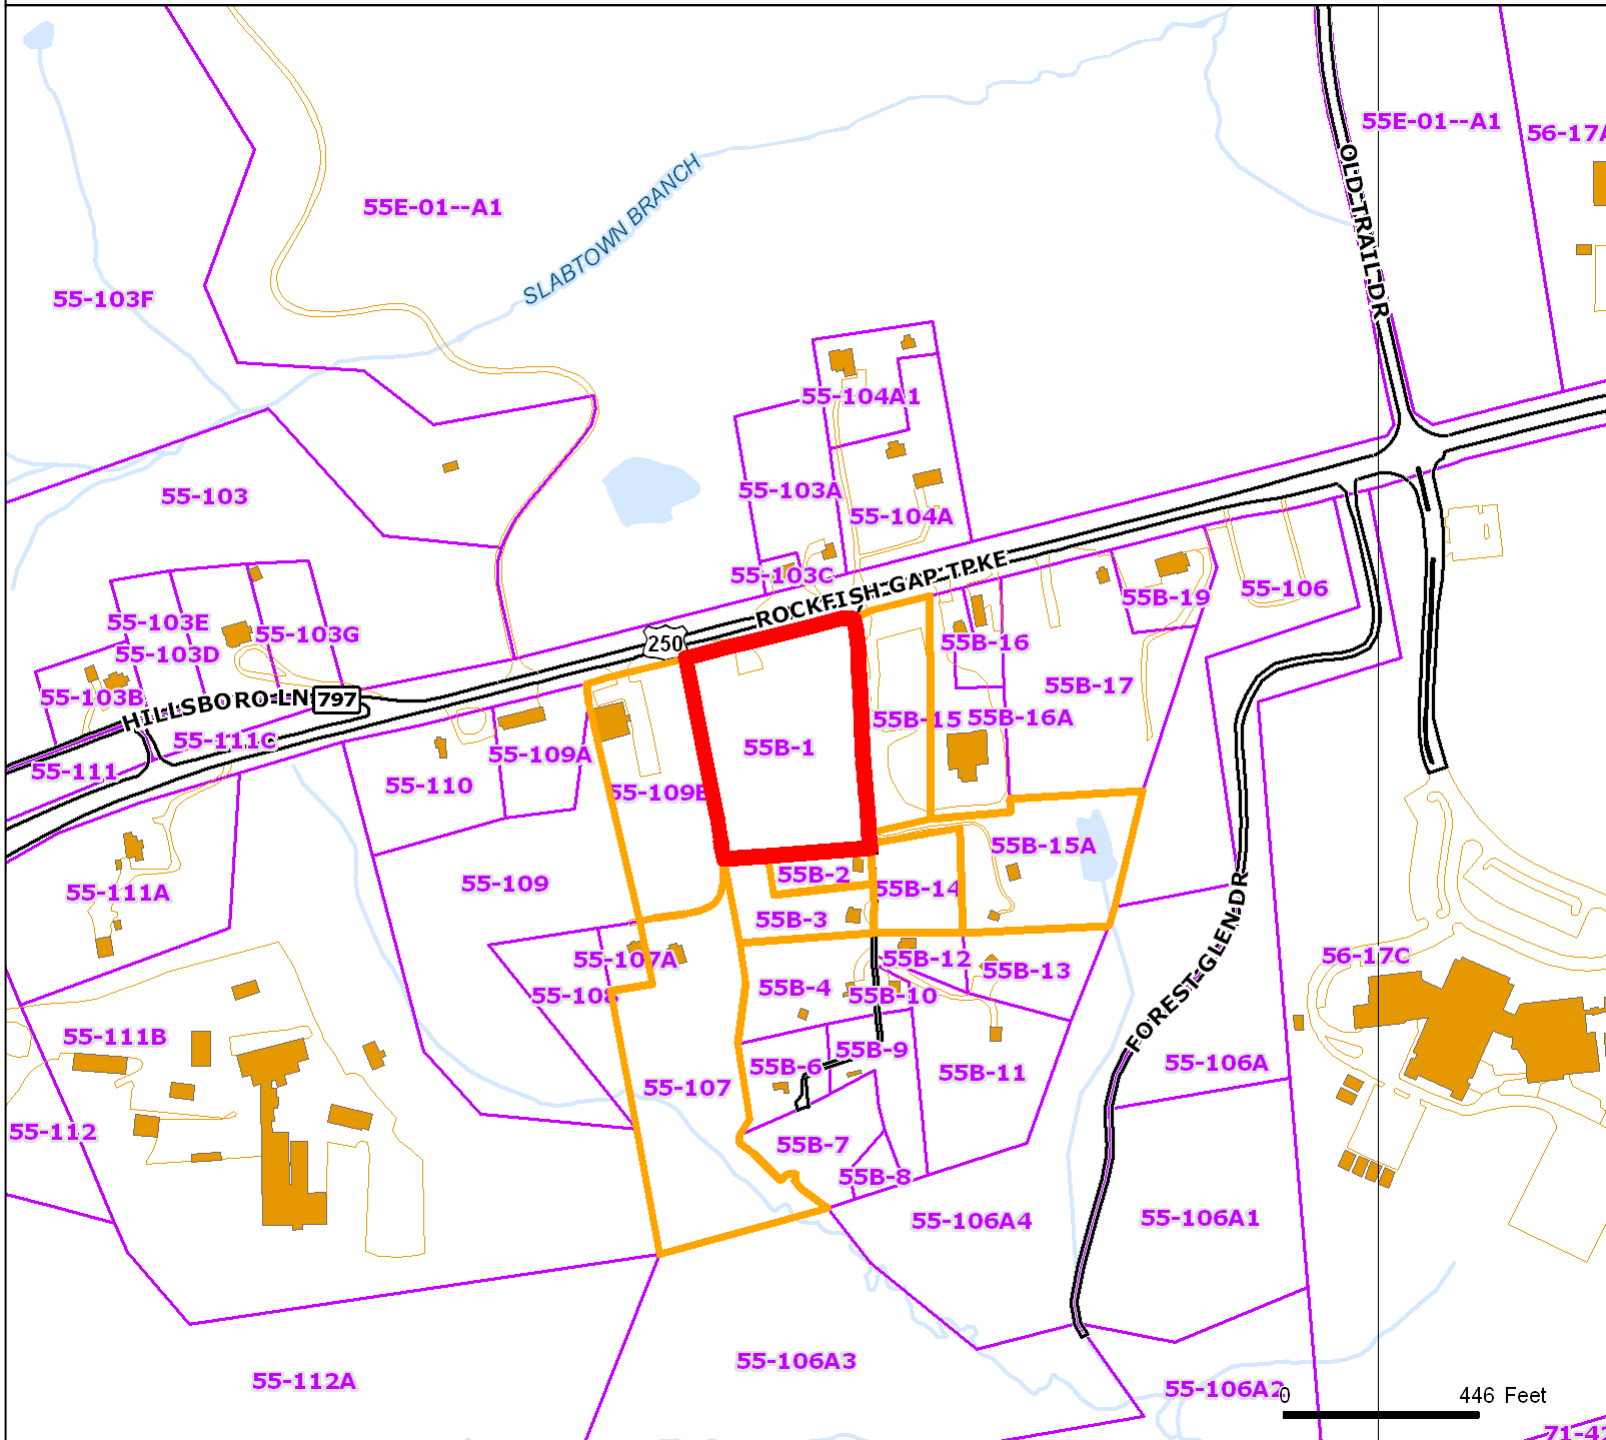

Crozet Gas Station

Legend
(Note: Some Items on map may not appear in legend)

- Other Streams
- Major Streams
- Ponds
- Lakes and Reservoirs
- Parcels
- Driveways
- Buildings - City
- Buildings
- Roads - City
- Roads
- Road Centerlines
- Road Bridges
- Overview Roads
- Primary Roads
- Secondary Roads
- Tax Map Grid

GIS-Web
Geographic Data Services
www.albemarle.org
(434) 296-5832

446 Feet