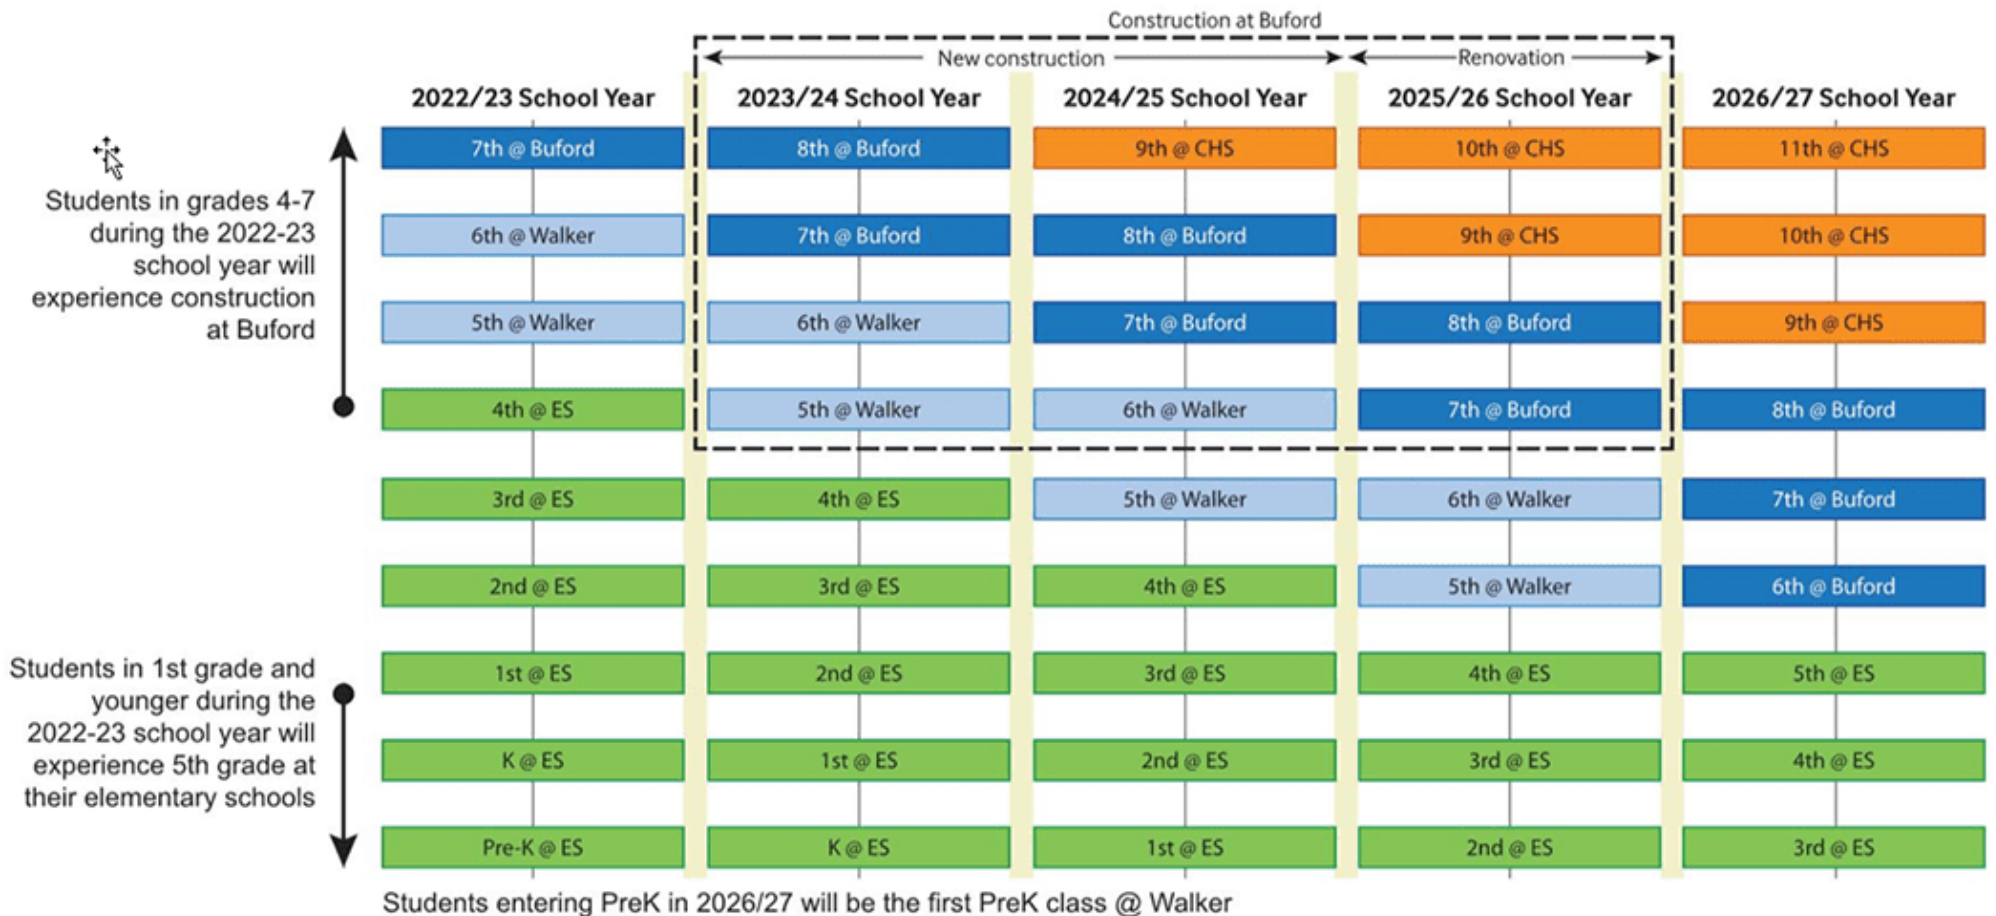

Which students will be affected?

LEGEND: ■ Elementary Schools ■ Walker Campus ■ CHS ■ Buford MS

When will this effect me and my students?

09.01.2022
School Board